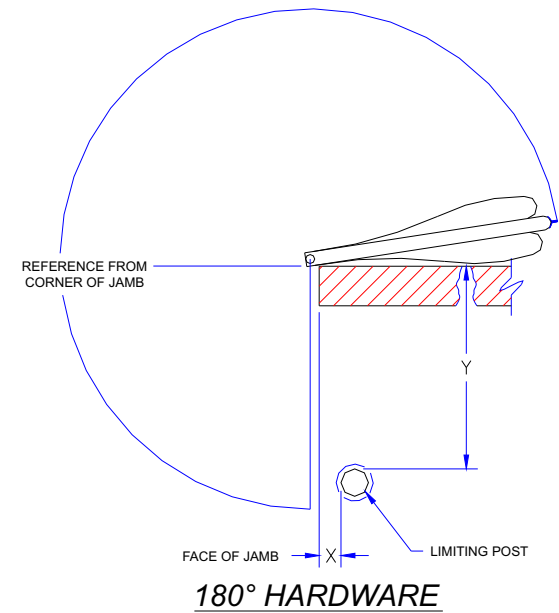

DURULITE LIMITING POST LOCATION CHART

NOMINAL DOOR WIDTH	90° HARDWARE				180° HARDWARE			
	Std. Bumper		Incl. Bumper		Std. Bumper		Incl. Bumper	
	X Dim	Y Dim	X Dim	Y Dim	X Dim	Y Dim	X Dim	Y Dim
24"	3"	16"	4"	16"	3"	15"	4"	15"
27"	3"	19"	4"	19"	3"	18"	4"	18"
30"	3"	22"	4"	22"	3"	21"	4"	21"
32"	3"	24"	4"	24"	3"	23"	4"	23"
34"	3"	26"	4"	26"	3"	25"	4"	25"
36"	3"	28"	4"	28"	3"	27"	4"	27"
39 1/2"	3"	31-1/2"	4"	31-1/2"	3"	30-1/2"	4"	30-1/2"
42"	--	--	4"	34"	--	--	4"	33"
48"	--	--	4"	40"	--	--	4"	39"
54"	--	--	4"	46"	--	--	4"	45"
60"	--	--	4"	52"	--	--	4"	51"

NOTES: _____

Chase Doors

World's Leading Manufacturer Of Traffic Doors

Cincinnati Ohio, and Redmond Oregon • www.chasedoors.com

Phone Toll Free: 1-800-543-4455 • FAX: 1-800-978-6570